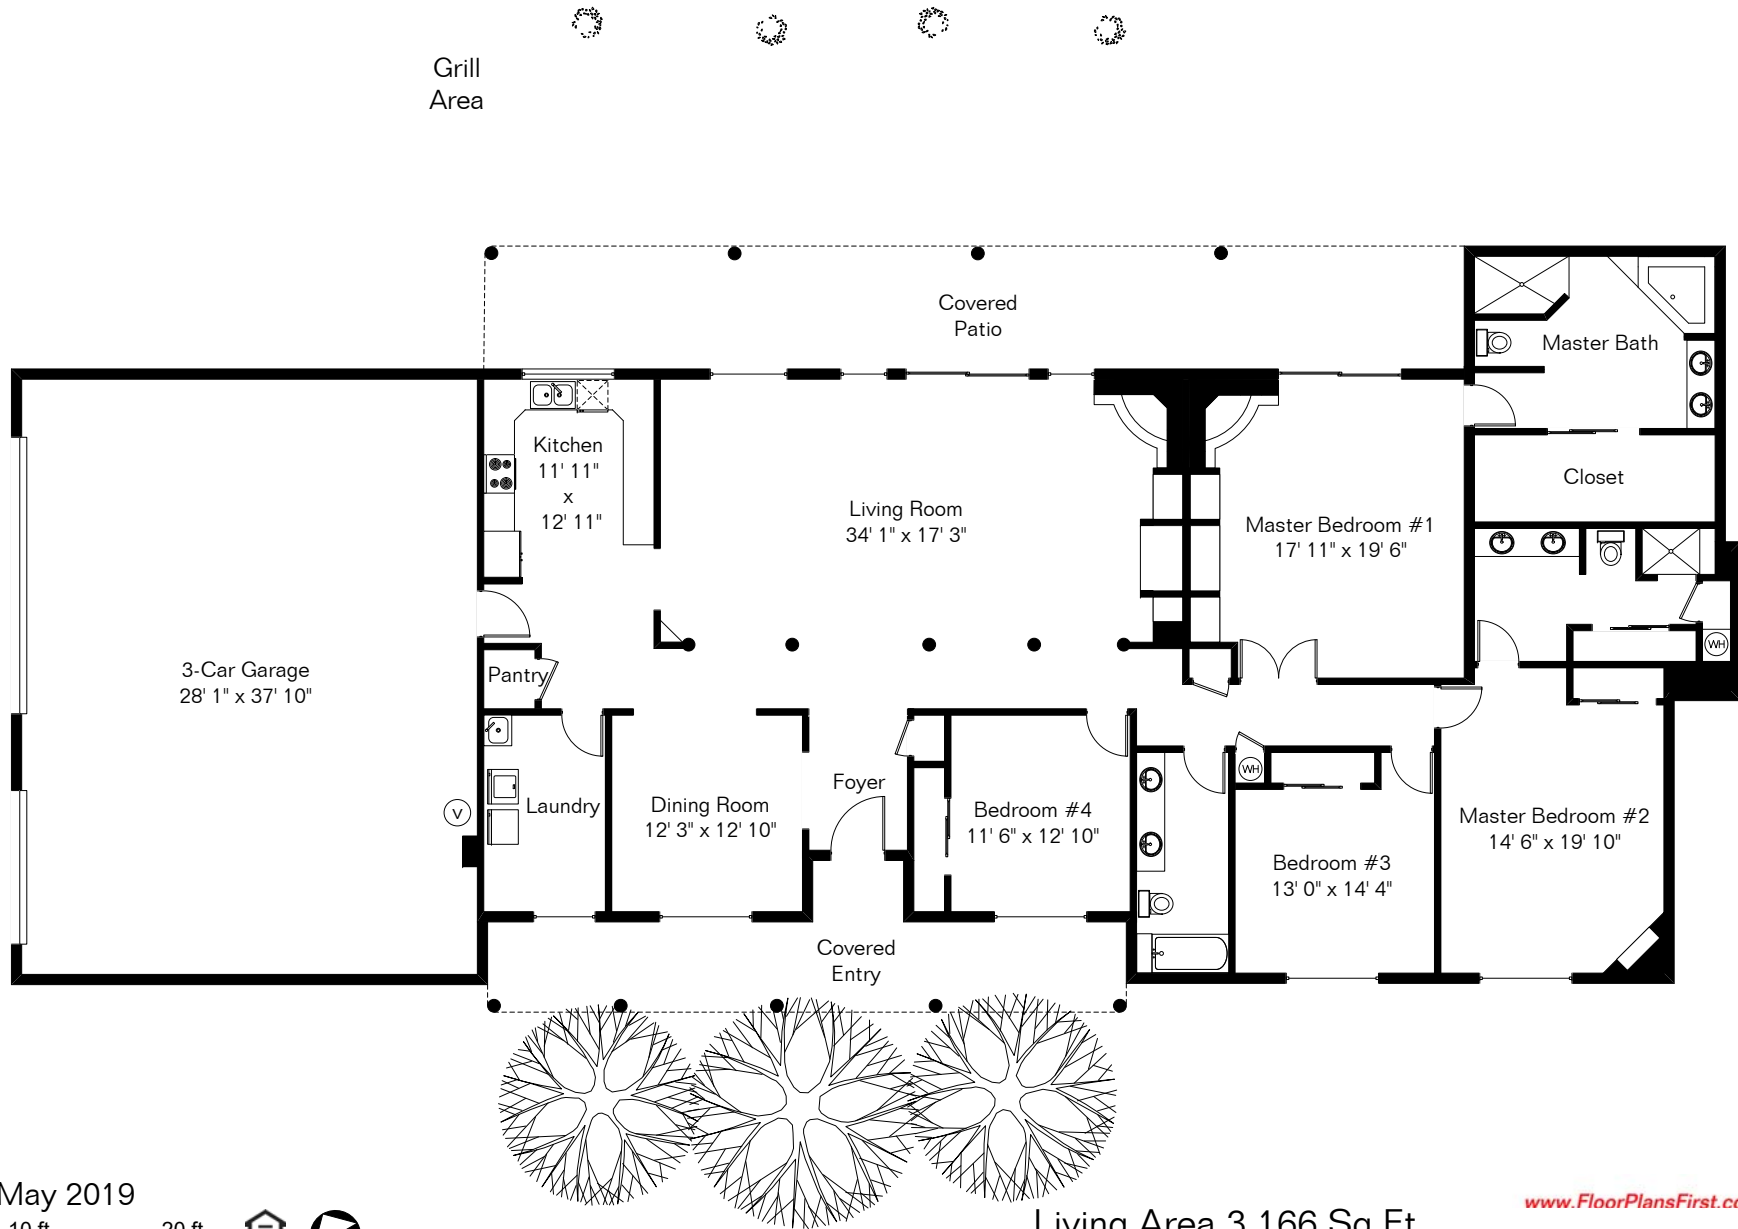

The square footages and room size information are deemed to be reliable but are not guaranteed and should be independently verified.

4275 N Lightning Ridge Trail

Site Visit May 2019

0 ft. 6 ft. 10 ft. 20 ft.

Copyright 2019 Floor Plans First! LLC
All Rights Reserved.

Living Area 3,166 Sq Ft
Garage 1,219 Sq Ft

www.FloorPlansFirst.com

Toll Free (877) 887-1500
Voice (520) 881-1500
Fax (520) 791-7701

Floor Plans First!
See the Floor Plan First!